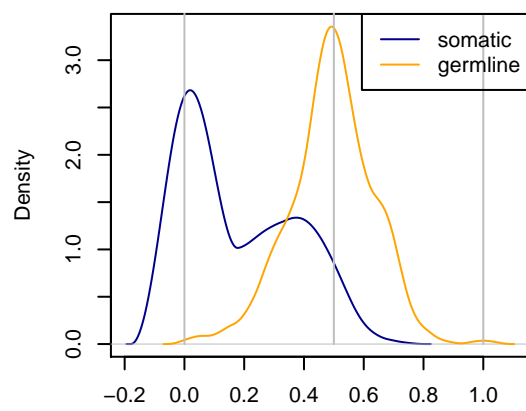

**Medulloepithelioma..1**

N = 113 Bandwidth = 0.06788

**Medulloepithelioma..2**

N = 113 Bandwidth = 0.07421

**Medulloepithelioma..3**

N = 113 Bandwidth = 0.07791

**Medulloepithelioma..4**

N = 113 Bandwidth = 0.06487

**Medulloepithelioma..5**

N = 113 Bandwidth = 0.0647

**Medulloepithelioma..GL**

N = 113 Bandwidth = 0.0005592