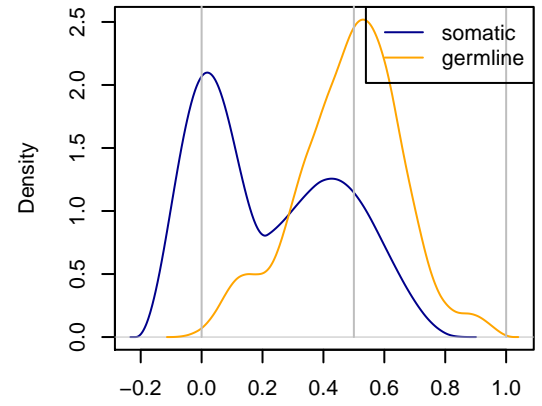

**Medulloepithelioma..1**

N = 113 Bandwidth = 0.06788

**Medulloepithelioma..2**

N = 113 Bandwidth = 0.07421

**Medulloepithelioma..3**

N = 113 Bandwidth = 0.07791

**Medulloepithelioma..4**

N = 113 Bandwidth = 0.06487

**Medulloepithelioma..5**

N = 113 Bandwidth = 0.0647

**Medulloepithelioma..GL**

N = 113 Bandwidth = 0.0005592