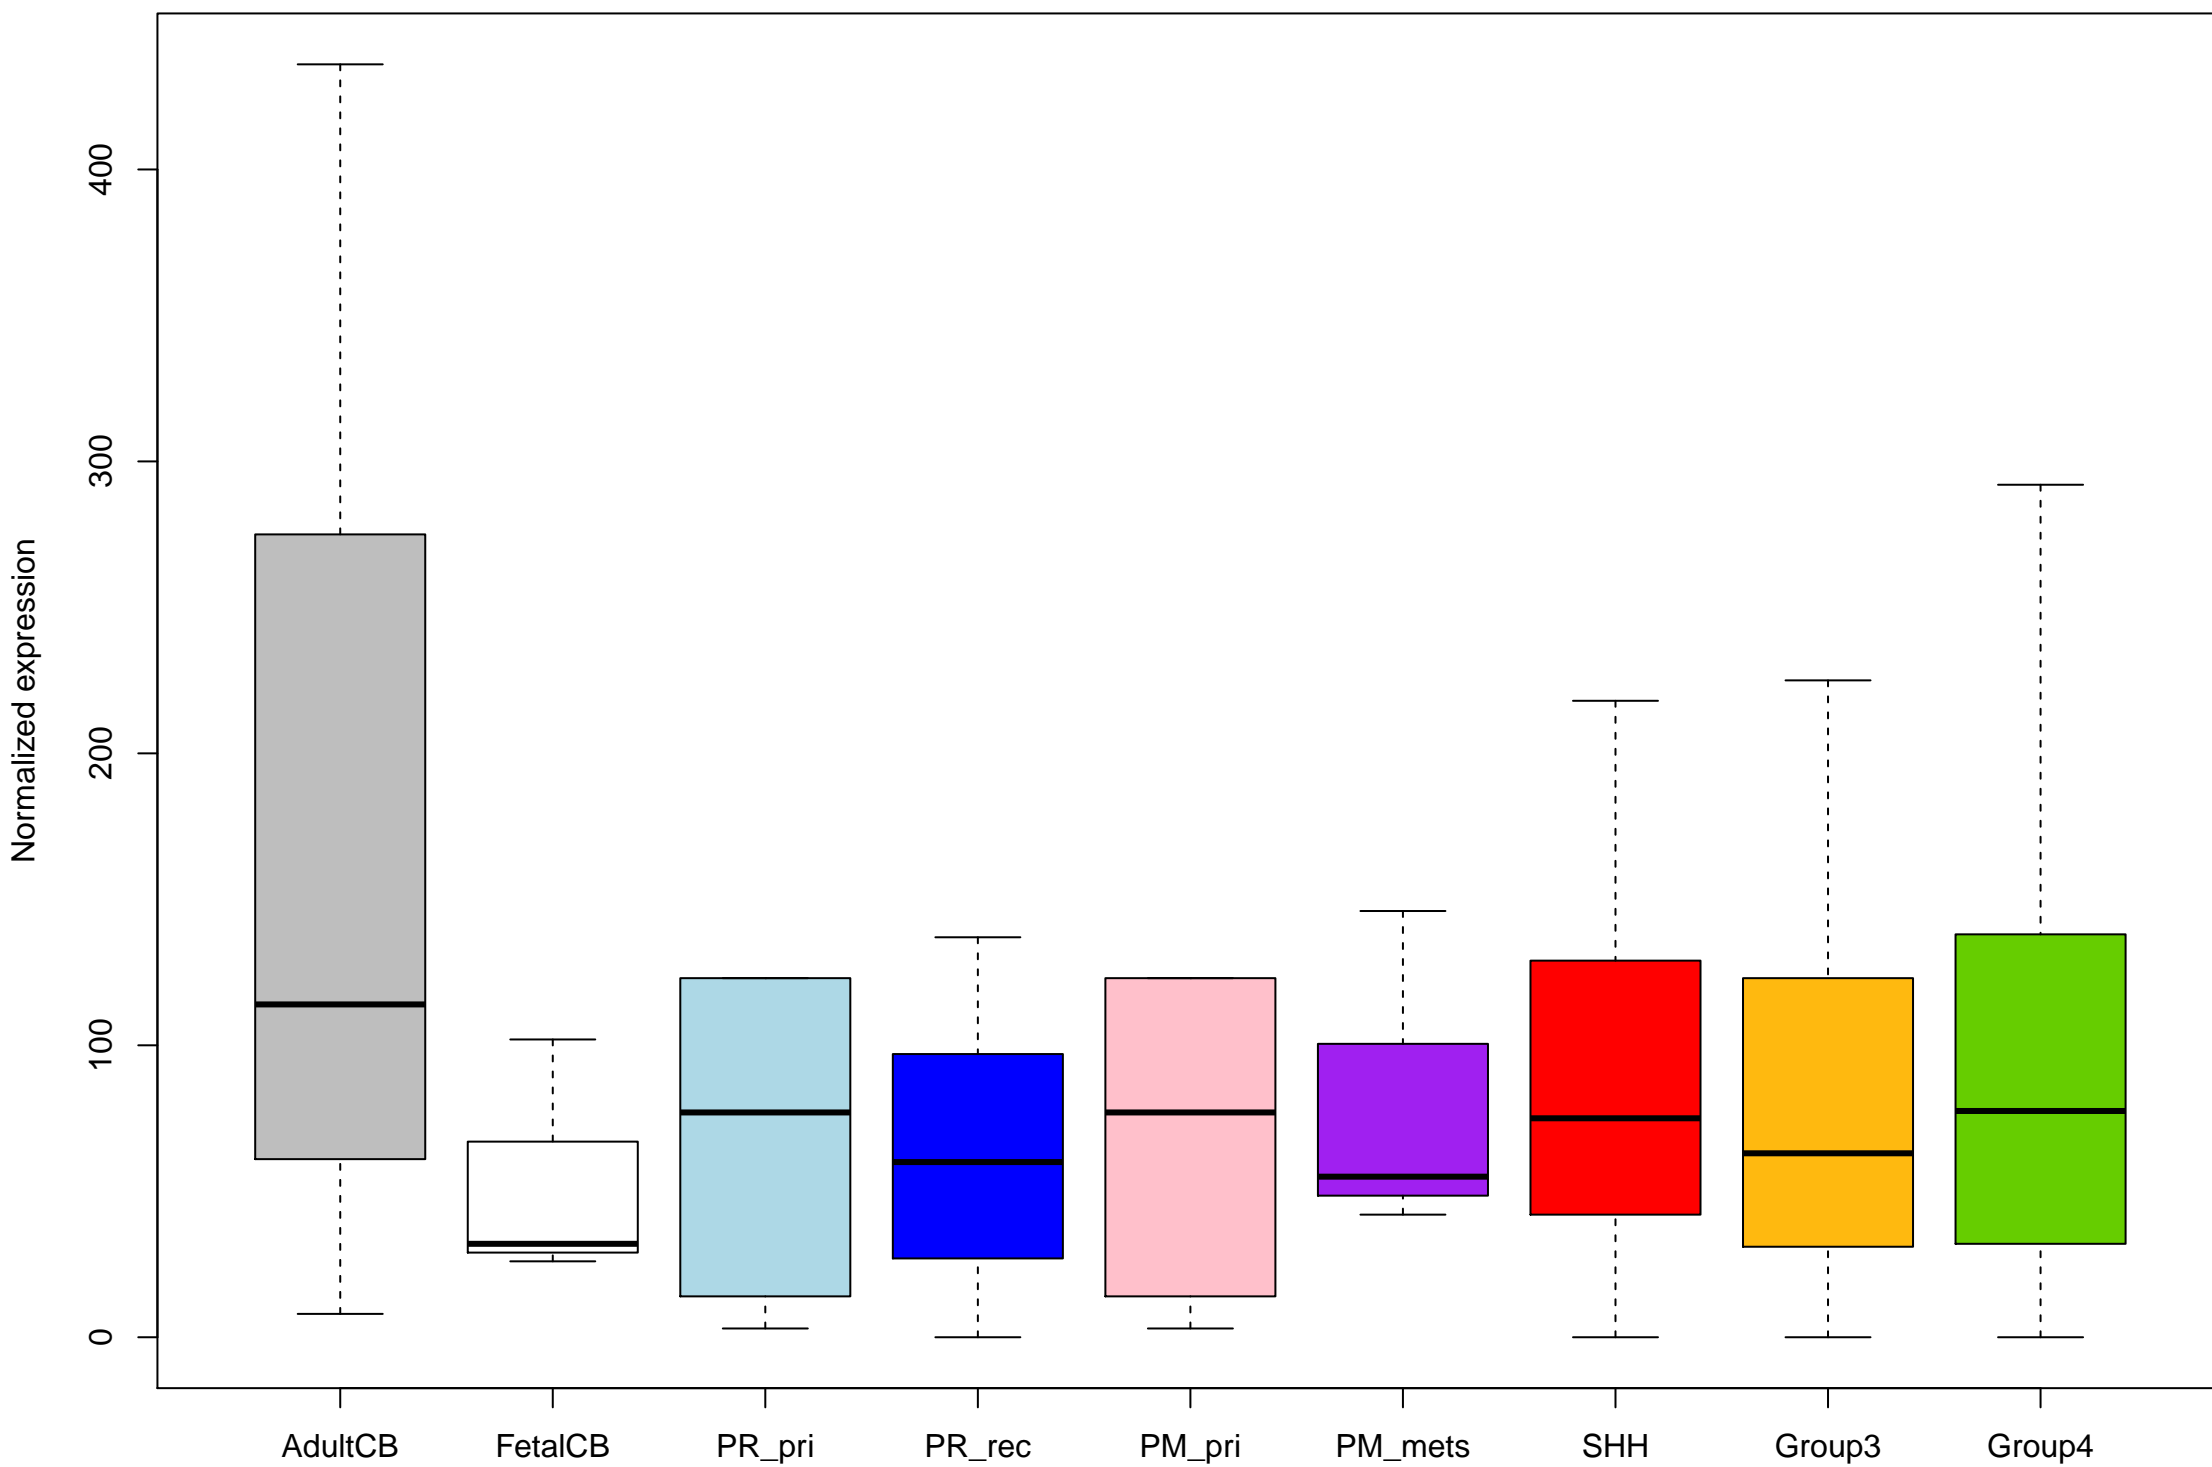

ENSG00000176438\_C14orf49\_ – expression (no outliers)

ENSG00000176438\_C14orf49\_ – expression (with outliers)